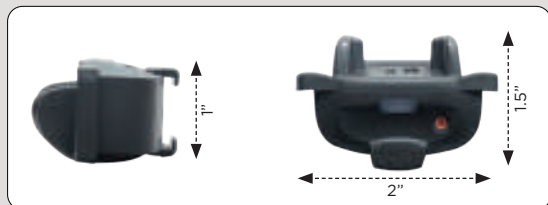

iQ MINI DESIGNED FOR SMALL DOGS

COMPACT SIZE

FEATURES

- 1.3 oz. petite receiver
- 400-yard range
- Nick/Constant stimulation
- 2-hour rapid charge batteries
- Pager vibration
- Expandable up to 2-dogs