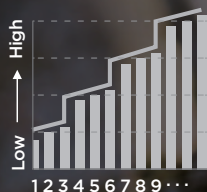

Competitor's Step Stimulation Level

Steep stimulation jumps between levels