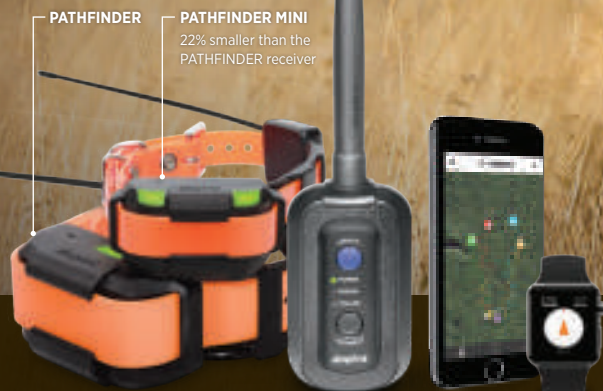

PATHFINDER & PATHFINDER MINI

PATHFINDER MINI Set $399.99 | Additional Receiver $239.99
PATHFINDER Set $399.99 | Additional Receiver $249.99

PATHFINDER

PATHFINDER MINI

22% smaller than the PATHFINDER receiver