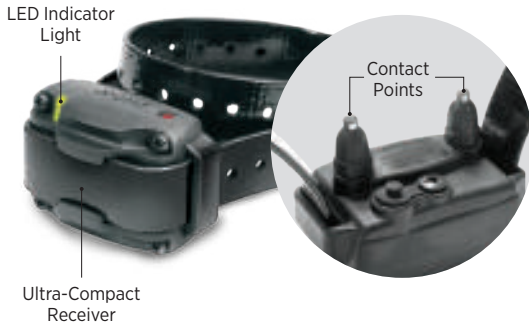

280C

The 280C is a precise compact trainer, which shows the precise level and uses an ultra-compact receiver for basic obedience or field training for smaller dogs.