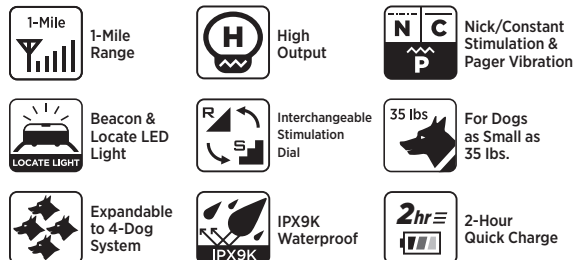

KEY FEATURES: