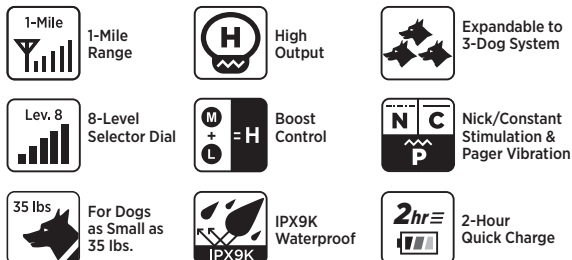

KEY FEATURES: