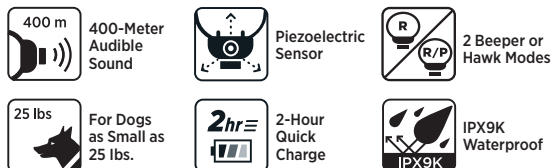

KEY FEATURES: