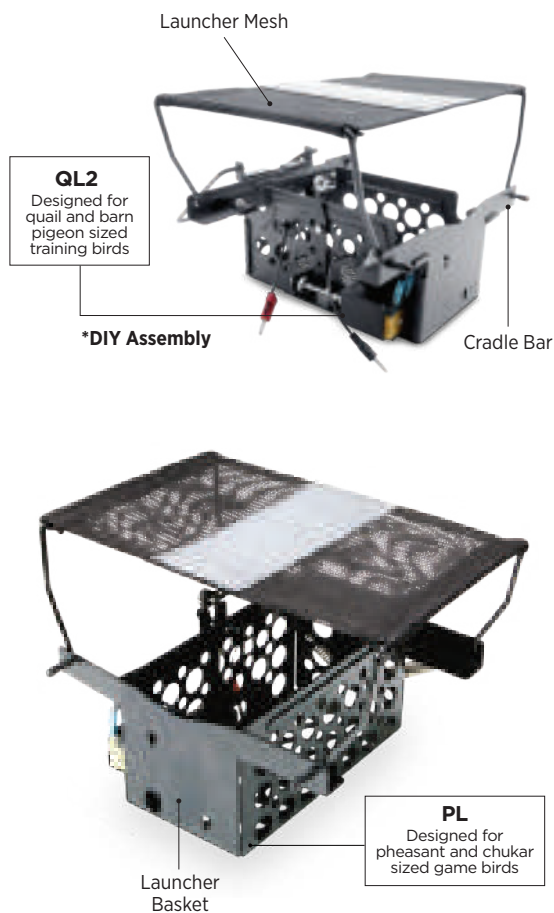

## TRAINING BOX SET

The Dogtra Training Box Set is specifically designed to fit the Dogtra BALL TRAINER and is packaged with a Scent Container to hold baits for detection training.

\$39.99

# QL2/PL Launcher

The QL2 and PL bird launcher systems are great tools to help train your hunting dog. The QL2 launcher is designed for quail or barn pigeon sized birds. The PL launcher is designed for pheasant and chukar sized game birds.