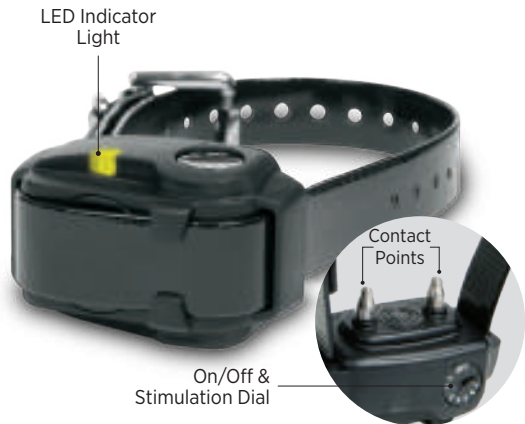

# YS200

The YS200 is an ultra-compact No Bark Collar designed for mild temperament dogs, an effective way to prevent your dog from barking excessively.

• YS200 (\$49.99)

## KEY FEATURES:

6 Intensity Levels

Water Resistant Receiver

Replaceable Coin Lithium Battery

Reduced Size Receiver

For Dogs as Small as 10 lbs.

Vocal Cord Sensor

# iQ VIBE

The iQ VIBE is the first Dogtra vibration-only No Bark Collar that is a rechargeable, ultra-compact receiver that is ergonomically designed with no contact points.

• iQ VIBE (\$59.99)