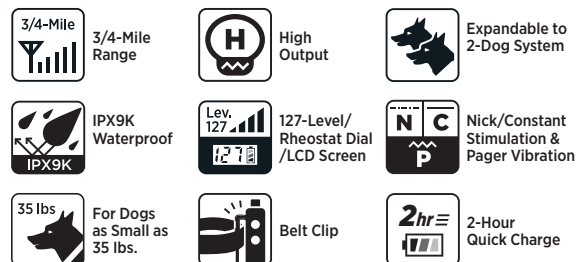

KEY FEATURES: