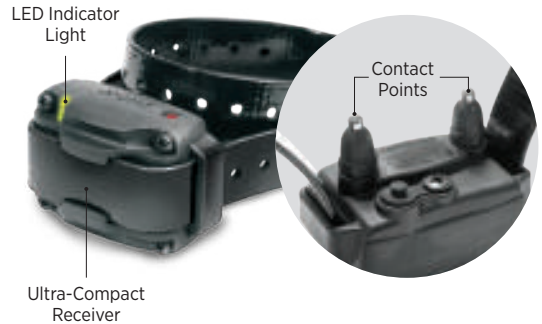

280C

The 280C is a precise compact trainer, which shows the precise level and uses an ultra-compact receiver for basic obedience or field training for smaller dogs.