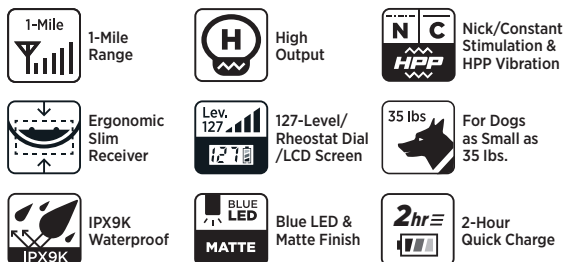

KEY FEATURES: